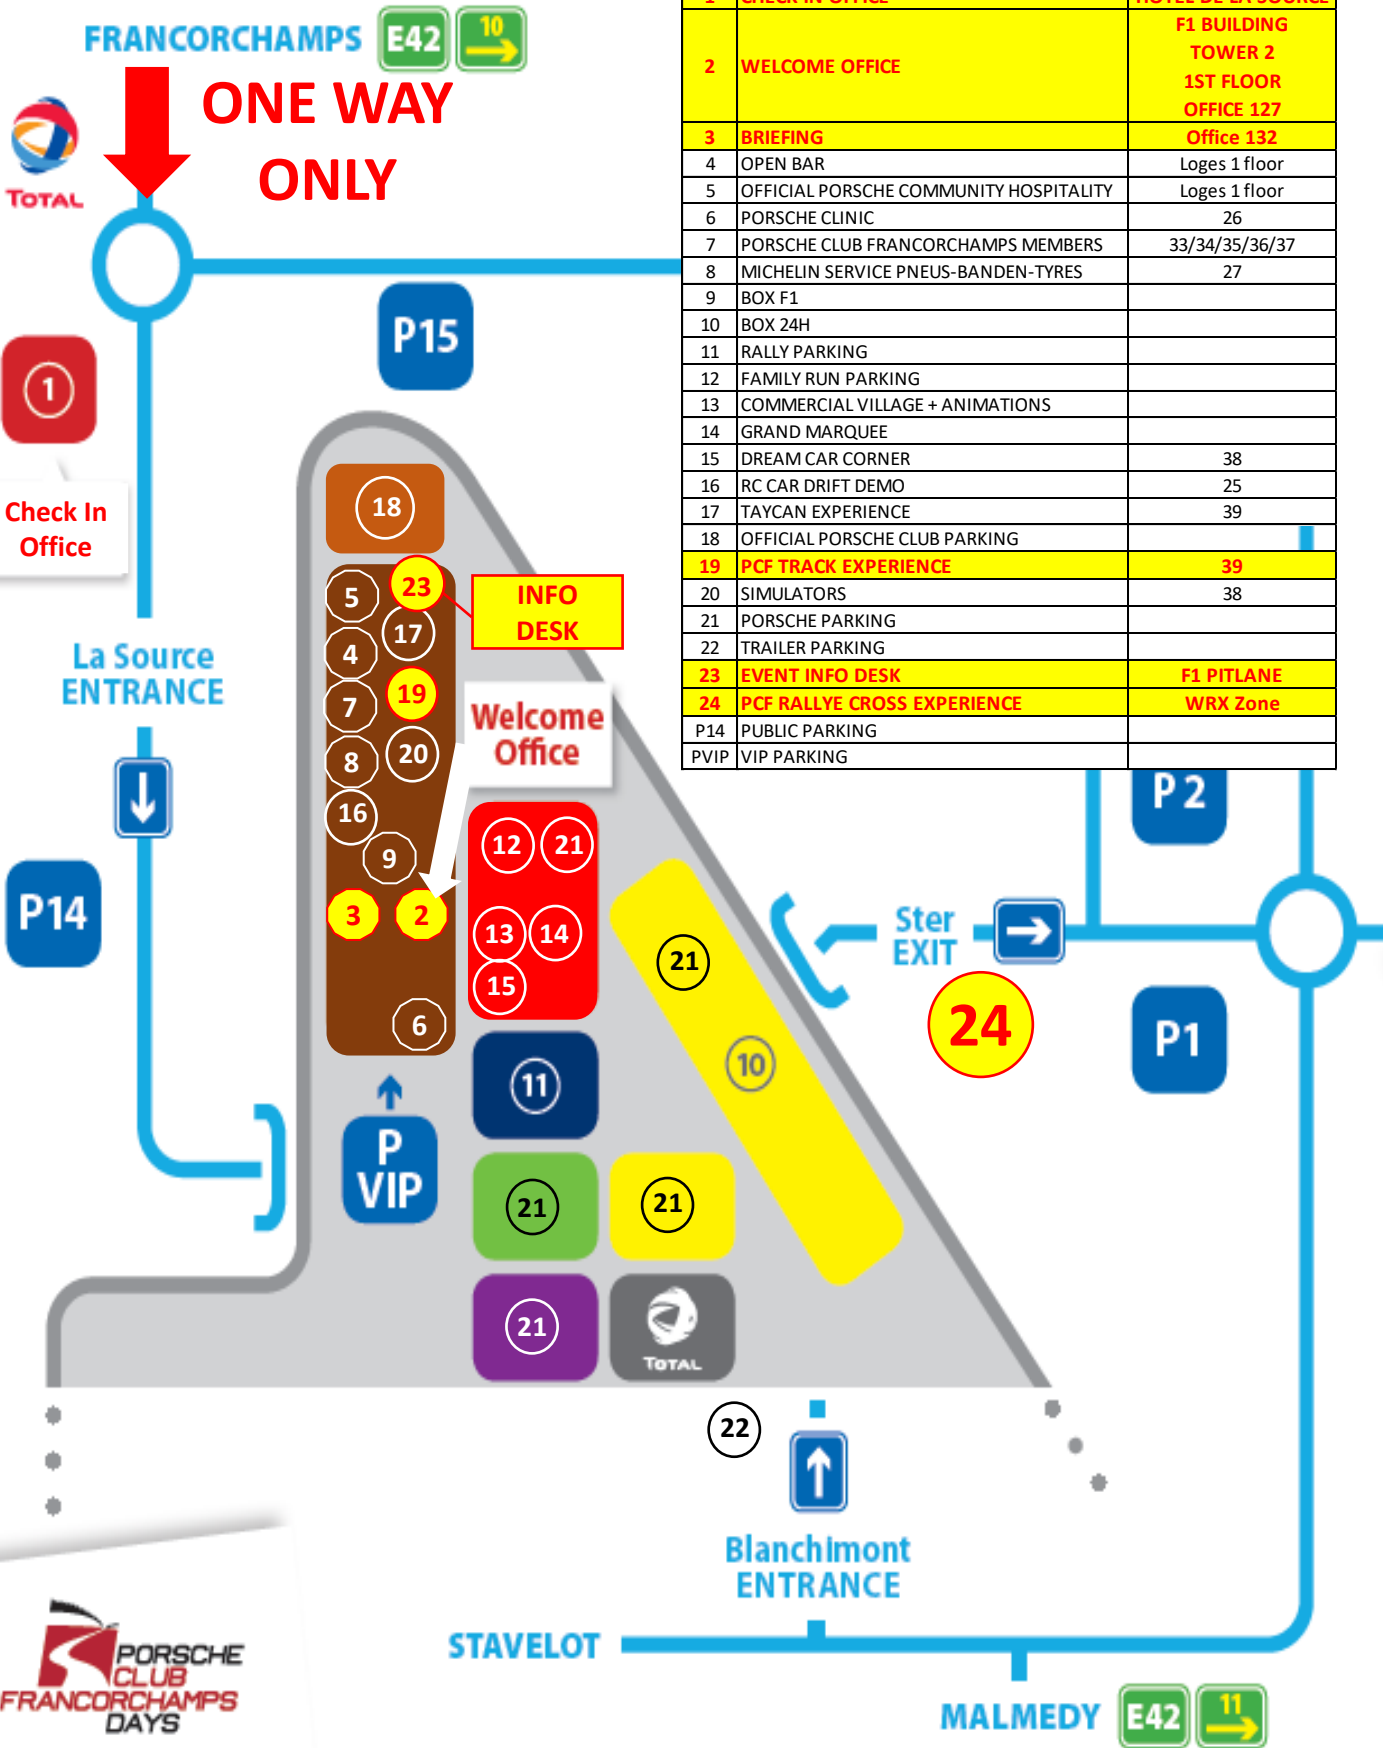

REF	DESCRIPTION	F1 BOX
1	CHECK IN OFFICE	HOTEL DE LA SOURCE
2	WELCOME OFFICE	F1 BUILDING TOWER 2 1ST FLOOR OFFICE 127
3	BRIEFING	Office 132
4	OPEN BAR	Loges 1 floor
5	OFFICIAL PORSCHE COMMUNITY HOSPITALITY	Loges 1 floor
6	PORSCHE CLINIC	26
7	PORSCHE CLUB FRANCORCHAMPS MEMBERS	33/34/35/36/37
8	MICHELIN SERVICE PNEUS-BANDEN-TYRES	27
9	BOX F1	
10	BOX 24H	
11	RALLY PARKING	
12	FAMILY RUN PARKING	
13	COMMERCIAL VILLAGE + ANIMATIONS	
14	GRAND MARQUEE	
15	DREAM CAR CORNER	38
16	RC CAR DRIFT DEMO	25
17	TAYCAN EXPERIENCE	39
18	OFFICIAL PORSCHE CLUB PARKING	
19	PCF TRACK EXPERIENCE	39
20	SIMULATORS	38
21	PORSCHE PARKING	
22	TRAILER PARKING	
23	EVENT INFO DESK	F1 PITLANE
24	PCF RALLYE CROSS EXPERIENCE	WRX Zone
P14	PUBLIC PARKING	
PVIP	VIP PARKING