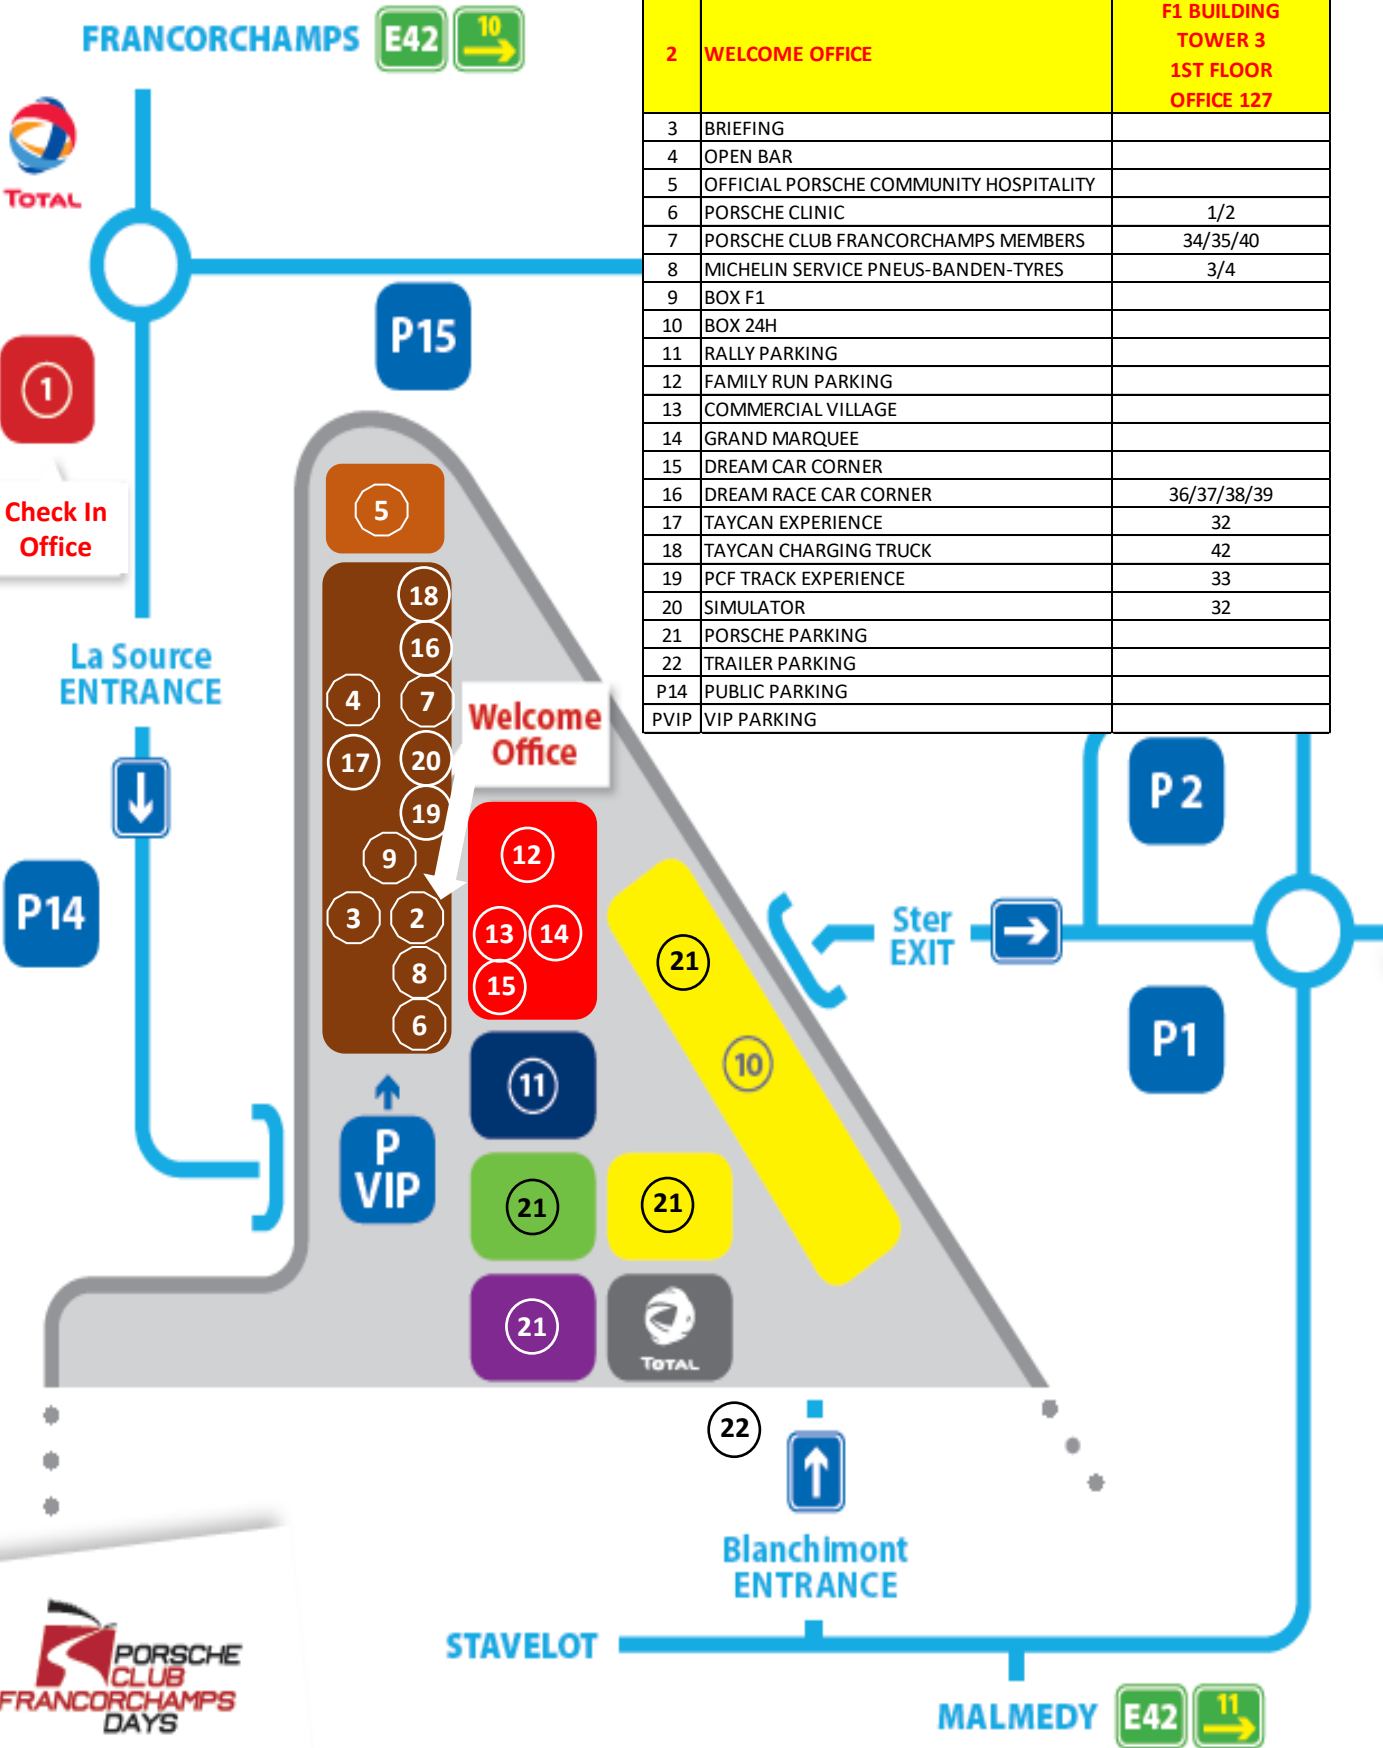

### Saturday 16/4/2022

8h15	18h00	Rallye	
<b>7h00</b>	<b>19h00</b>	<b>Check-In + Welcome</b>	
10h00	18h00	Village	Exhibitor
<b>7h00</b>	<b>18h00</b>	Openbar	Drinks
7h00	10h00	Openbar	Breakfast
11h30	14h00	Openbar	Lunch
15h30	17h00	Openbar	Tea-time
<b>9h00</b>	<b>17h00</b>	PC Hospitality	PC Members only
8h30	18h00	Porsche Clinic	Michelin
<b>08h00</b>	<b>8h30</b>	<b>Briefing Discovery</b>	<b>Mandatory</b>
9h00	9h15	FCY Discovery & Classic	Series
9h15	10h00	Discovery & Classic	Series
<b>09h00</b>	<b>9h30</b>	<b>Briefing GT</b>	<b>Mandatory</b>
10h00	11h00	Sport	Series
<b>10h00</b>	<b>10h30</b>	<b>Briefing Expert</b>	<b>Mandatory</b>
11h00	12h00	Expert	Series
12h00	13h00	Lunch	
<b>12h00</b>	<b>13h00</b>	<b>Family RUN + TAYCAN SOUL experience</b>	
<b>13h00</b>	<b>14h00</b>	<b>Sport</b>	<b>Series</b>
14h00	14h30	Discovery & Classic	Series
14h30	15h30	Expert	Series
<b>15h30</b>	<b>16h30</b>	<b>Sport</b>	<b>Series</b>
16h30	17h00	Discovery & Classic	Series
17h00	18h00	Expert	Series
<b>19h00</b>	<b>24h00</b>	<b>Saturday Night BBQ</b>	

REF	DESCRIPTION	F1 BOX
1	CHECK IN OFFICE	HOTEL DE LA SOURCE
2	WELCOME OFFICE	F1 BUILDING TOWER 3 1ST FLOOR OFFICE 127
3	BRIEFING	
4	OPEN BAR	
5	OFFICIAL PORSCHE COMMUNITY HOSPITALITY	
6	PORSCHE CLINIC	1/2
7	PORSCHE CLUB FRANCORCHAMPS MEMBERS	34/35/40
8	MICHELIN SERVICE PNEUS-BANDEN-TYRES	3/4
9	BOX F1	
10	BOX 24H	
11	RALLY PARKING	
12	FAMILY RUN PARKING	
13	COMMERCIAL VILLAGE	
14	GRAND MARQUEE	
15	DREAM CAR CORNER	
16	DREAM RACE CAR CORNER	36/37/38/39
17	TAYCAN EXPERIENCE	32
18	TAYCAN CHARGING TRUCK	42
19	PCF TRACK EXPERIENCE	33
20	SIMULATOR	32
21	PORSCHE PARKING	
22	TRAILER PARKING	
P14	PUBLIC PARKING	
PVIP	VIP PARKING	